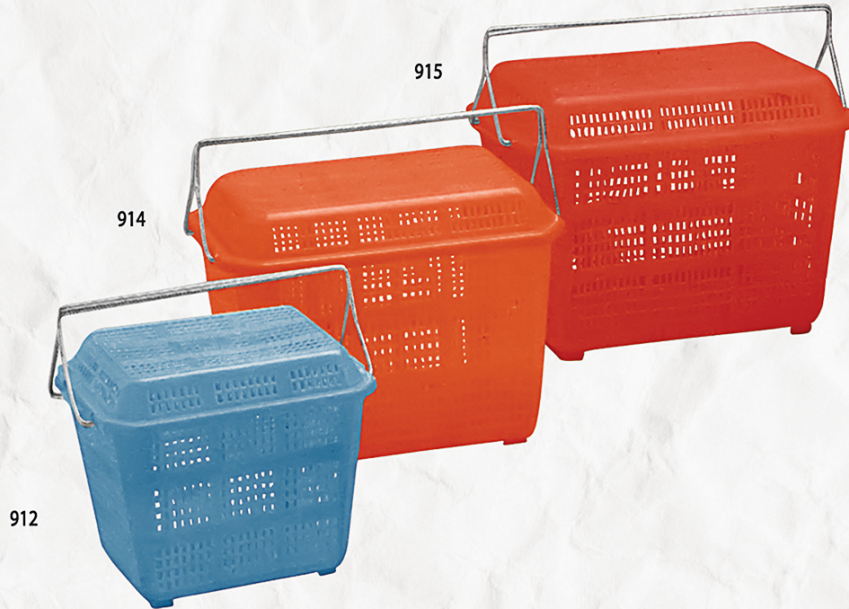

CYCLE BASKET

Oval Cycle Basket

Product Name	Size
Oval Cycle Basket With Lid	430 X 315 X 255 mm