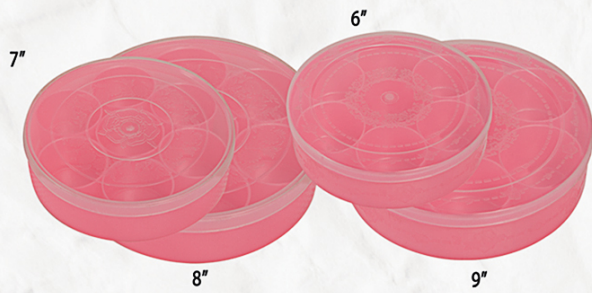

"Oscar" Pickle Pot With S.S. Spoons (Clear)

"Oscar" Pickle Pot Set (2 Pc)
With Tray and S.S. Spoons (Clear)

"Queens" Sweet Bowl With Lid

"Oscar" Pickle Pot With
S.S. Spoons (White)

JUGS AND GLASS

Product Name	Size
Rainbow Jug	Ø 110 X 180 mm
Victory Juice Jug	Ø 106 X 195 mm
Victory Juice Set	-----
Victory Juice Glass	Ø 70 X 107 mm
"Swiss" Sweet Bowl With Lid	-----

JUGS & GLASS

"Swiss" Sweet Bowl With Lid

Rainbow Jug

Victory Juice Jug

Victory Juice Set

Victory Juice Glass

1.5 Ltr.

2 Ltr.

2.5 Ltr.

JUGS

Product Name	Size
Priya Jug (1.5 Ltr.)	-----
Jug 1001 (2 Ltr.)	Ø 130 X 235 mm
Jug 2002 (2.5 Ltr)	Ø 130 x 260 mm

MISCELLANEOUS

MASALA BOX

Product Name	Size
Masala Box - 6"	-----
Masala Box - 7"	-----
Masala Box - 8"	Ø 205 X 60 mm
Masala Box - 9"	-----

EGG CONTAINER

DOUBLE HOOK HANGER

Product Name	Size
Double Hook Hanger - 4	-----
Double Hook Hanger - 5	485 X 50 mm

COAT HANGER

Product Name	Size
Coat Hanger	400 X 180 mm

Product Name	Size
Plat Stand	420 X 82 X 50 mm