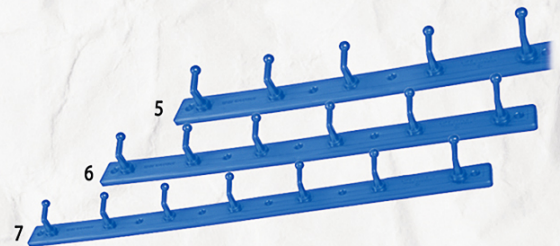

Product Name	Size
Single Hook Hanger - 5	365 X 40 X 30 mm
Single Hook Hanger - 6	435 X 40 X 30 mm
Single Hook Hanger - 7	495 X 40 X 30 mm