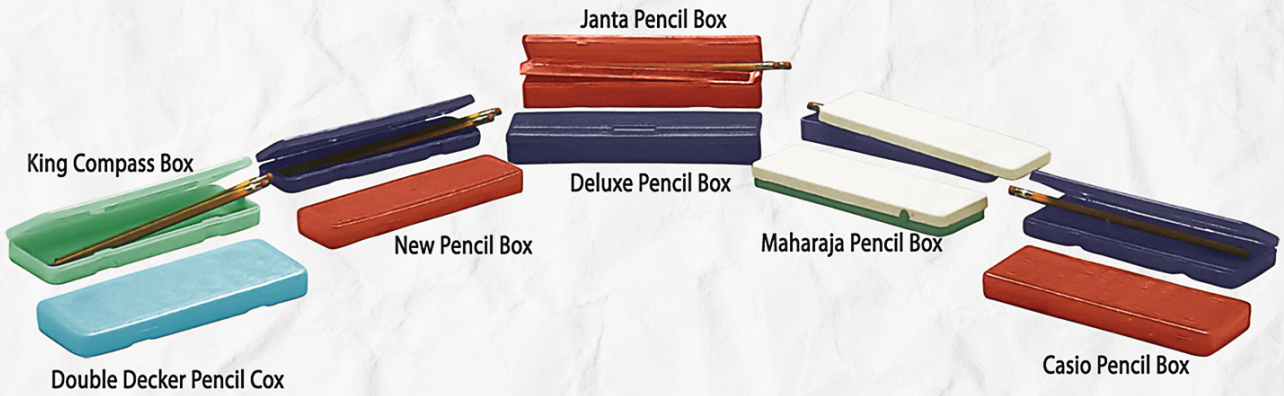

Square Plate 7"

MISCELLANEOUS

Fruity No.1 (With Lid) - Small

Fruity No.2 (With Lid) - Medium

Fruity No.3 (With Lid) - Large

TRAY

Product Name	Size
Tray 101	265 X 215 X 50 mm
Tray 202	305 X 266 X 63 mm
Tray 303	430 X 315 X 70 mm

Tray 101

Tray 202

Tray 303

Product Name	Size
Fridge Box Big	280 X 180 X 115 mm
Fridge Box Small	215 X 115 X 65 mm
Ice Tray Big	300 X 120 X 40 mm

Fridge Box Small

Fridge Box Big

Ice Tray Big

MISCELLANEOUS