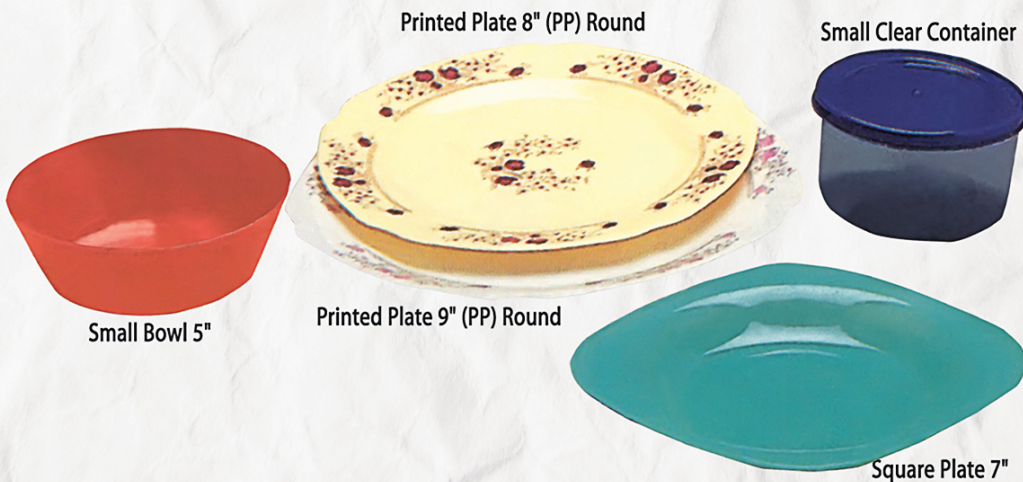

Plat Stand

Product Name	Size
Single Hook Hanger - 5	365 X 40 X 30 mm
Single Hook Hanger - 6	435 X 40 X 30 mm
Single Hook Hanger - 7	495 X 40 X 30 mm

MISCELLANEOUS

Fan Big

Fan Small

Pepsi Small

Pepsi Big

Royal Water Bottle

Priya Glass

Medium Glass

Spoon Long Handle

Small Spoon 5"

Small Bowl 5"

Printed Plate 8" (PP) Round

Printed Plate 9" (PP) Round

Small Clear Container